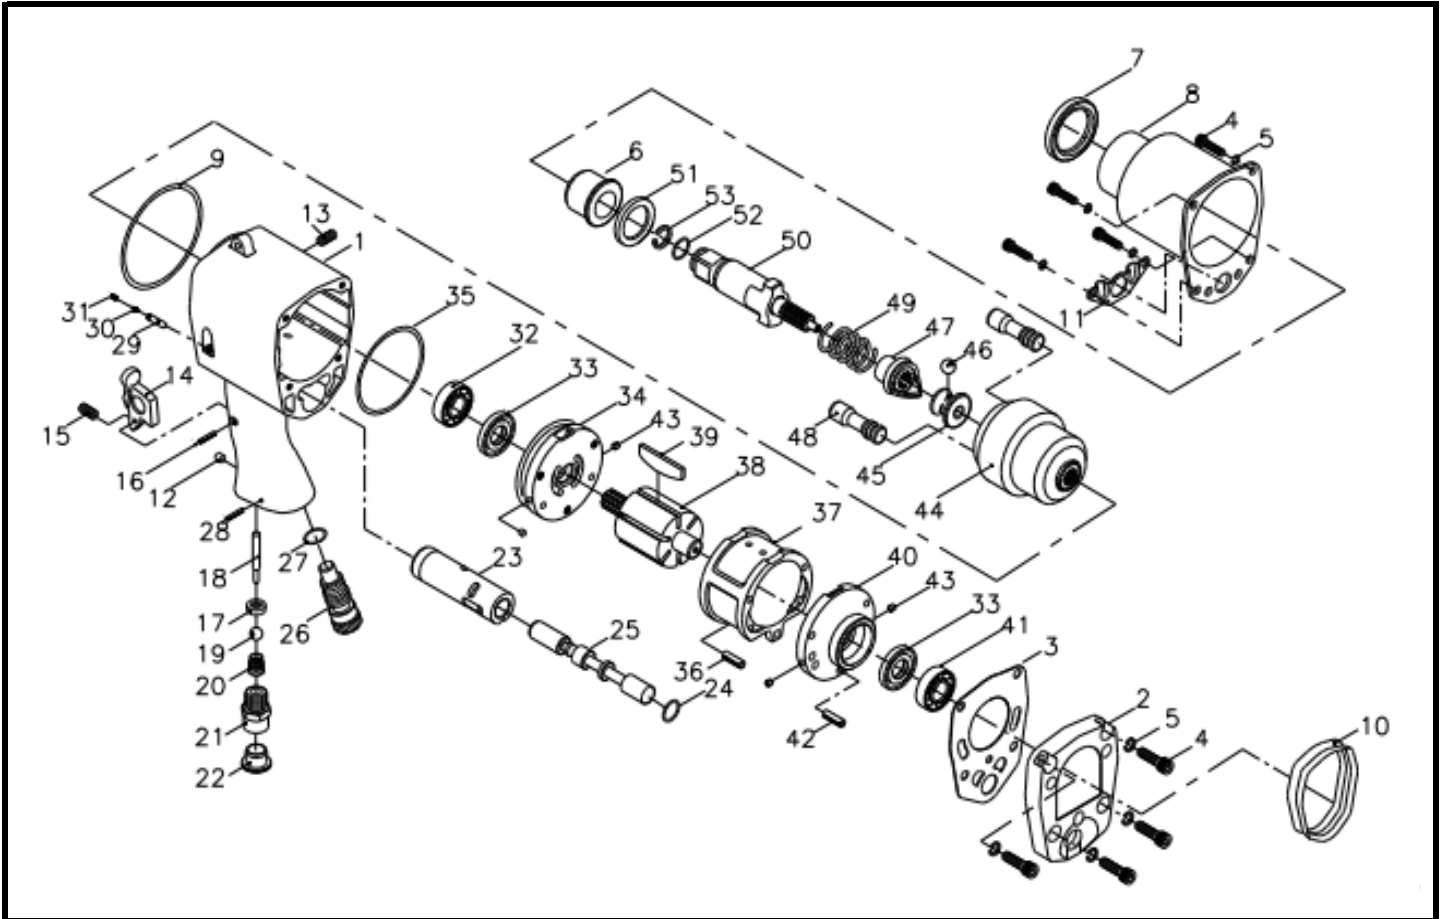

OS-5065 GAV HAVALI SOMUN SÖKME 3/4"

Item No.	Description	Qt'y	Item No.	Description	Qt'y
1	Motor Housing	1	28	Spring Pin	1
2	End Cap	1	29	Pin	1
3	End Cap Gasket	1	30	Spring	1
4	Hex. Socket Bolt	8	31	Clamp Screw	1
5	Spring Washer	8	32	Ball Bearing	1
6	Anvil Bushing	1	33	Oil Seal	2
7	Oil Seal	1	34	Front End Plate	1
8	Front Housing	1	35	O-Ring	1
9	O-Ring	1	36	Spring Pin	1
10	Protecting Rubber	1	37	Cylinder	1
11	Muffle Cover	1	38	Rotor	1
12	Housing Plug	1	39	Rotor Blade	6
13	Clamp Screw	1	40	Rear End Plate	1
14	Trigger	1	41	Ball Bearing	1
15	Clamp Screw	1	42	Spring Pin	1
16	Spring Pin	1	43	Plug	4
17	Throttle Bushing	1	44	Hammer Cage	1
18	Throttle Pin	1	45	Drive Cam Base	1
19	Steel Ball	1	46	Steel Ball	1
20	Spring	1	47	Drive Cam	1
21	Hose Fitting	1	48	Hammer Bar	2
22	Dust cover	1	49	Spring	1
23	Valve Sleeve	1	50	Anvil(142mm)	1
24	O-Ring	1	50-1	Anvil(256mm)	1
25	Reverse Valve	1	51	Anvil Washer	1
26	Air Regulator	1	52	O-Ring	1
27	O-Ring	1	53	Anvil Collar	1